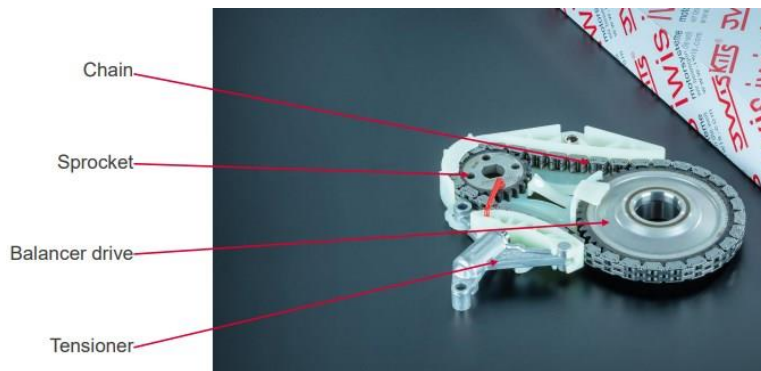

iwis

wir bewegen die welt

HIGH PRECISION TIMING CHAIN KITS

THE ONLY TRUE 100% OEM TIMING CHAIN KIT

Original iwis quality

All components in their original packaging and from a single source

The best kit on the market

All necessary sealing materials and additional components included, no delivery bottlenecks for small special parts

Made in Germany

Patented TRITAN-coated timing chain pins

iwis

We Move the World

Exclusive agent for North America | www.atlanticim.com